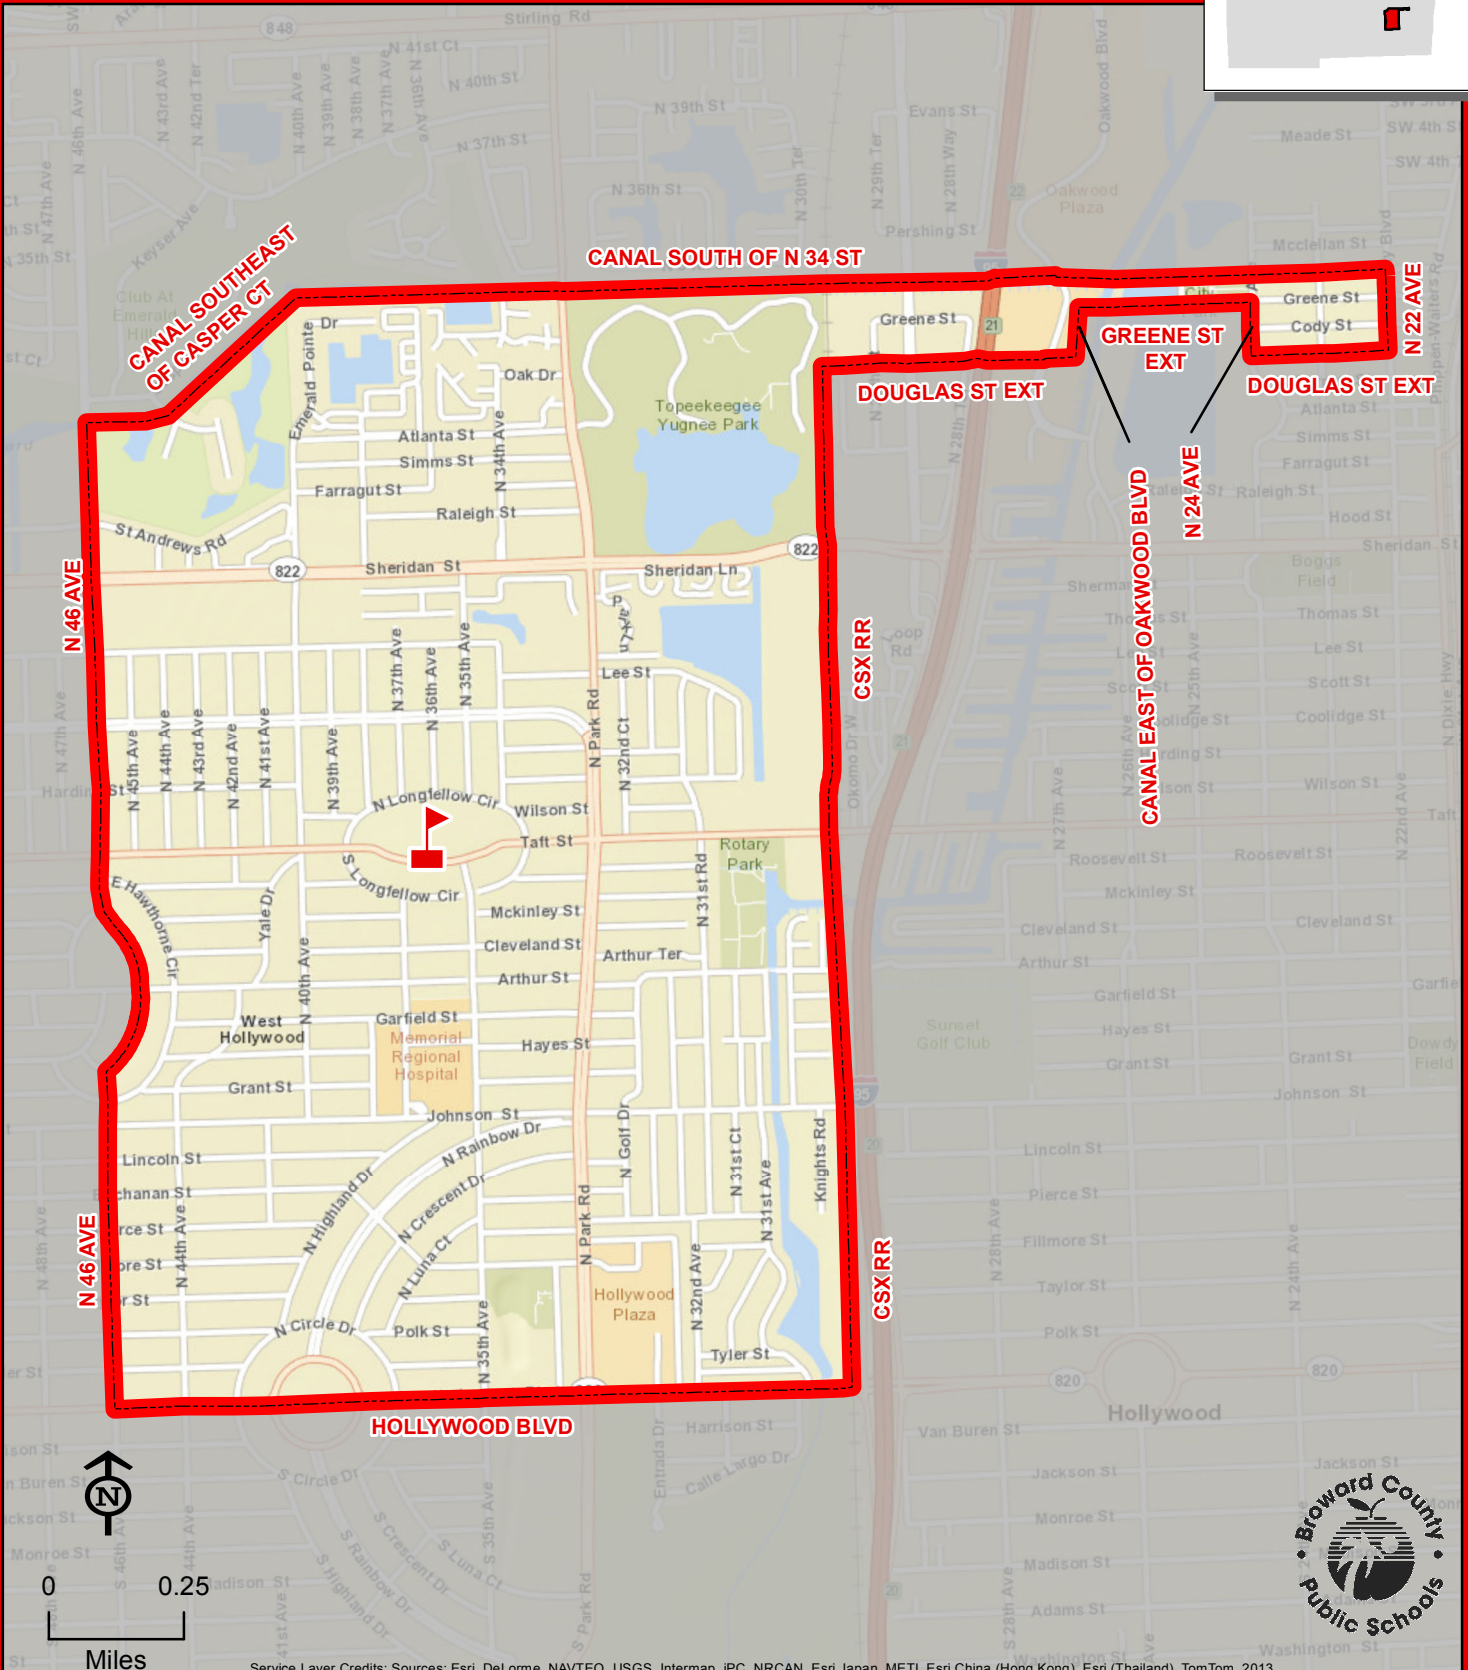

# HOLLYWOOD HILLS ELEMENTARY SCHOOL

3501 TAFT STREET  
HOLLYWOOD, FLORIDA 33021  
754-323-6200

**HOLLYWOOD HILLS**

THIS MAP IS FOR CONCEPTUAL PURPOSES ONLY AND SHOULD NOT BE USED FOR LEGAL BOUNDARY DETERMINATIONS